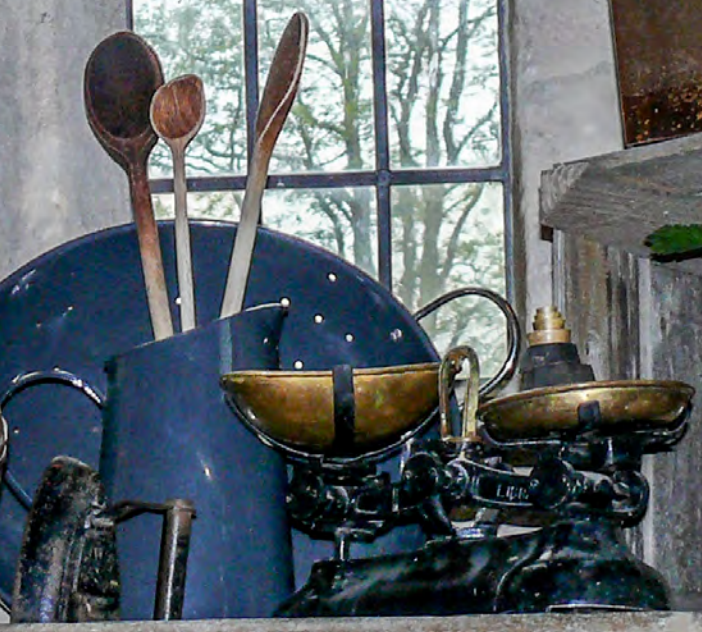

In memory of
FREDERICK EDWARD
STANTON
1811-1893

Tessa Gladde & Judy Guah
Downton Kitchen
preparing for a Wedding

In memory of
CECILIA MARY

Alan Margaret
Christening Flowers

PLANTS SUPPLIED BY:

**BAMPTON
GARDEN PLANTS**