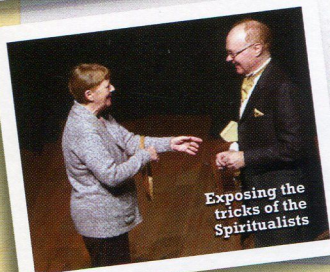

Performing some Dickensian magic with Gok Wan

Exposing the tricks of the Spiritualists