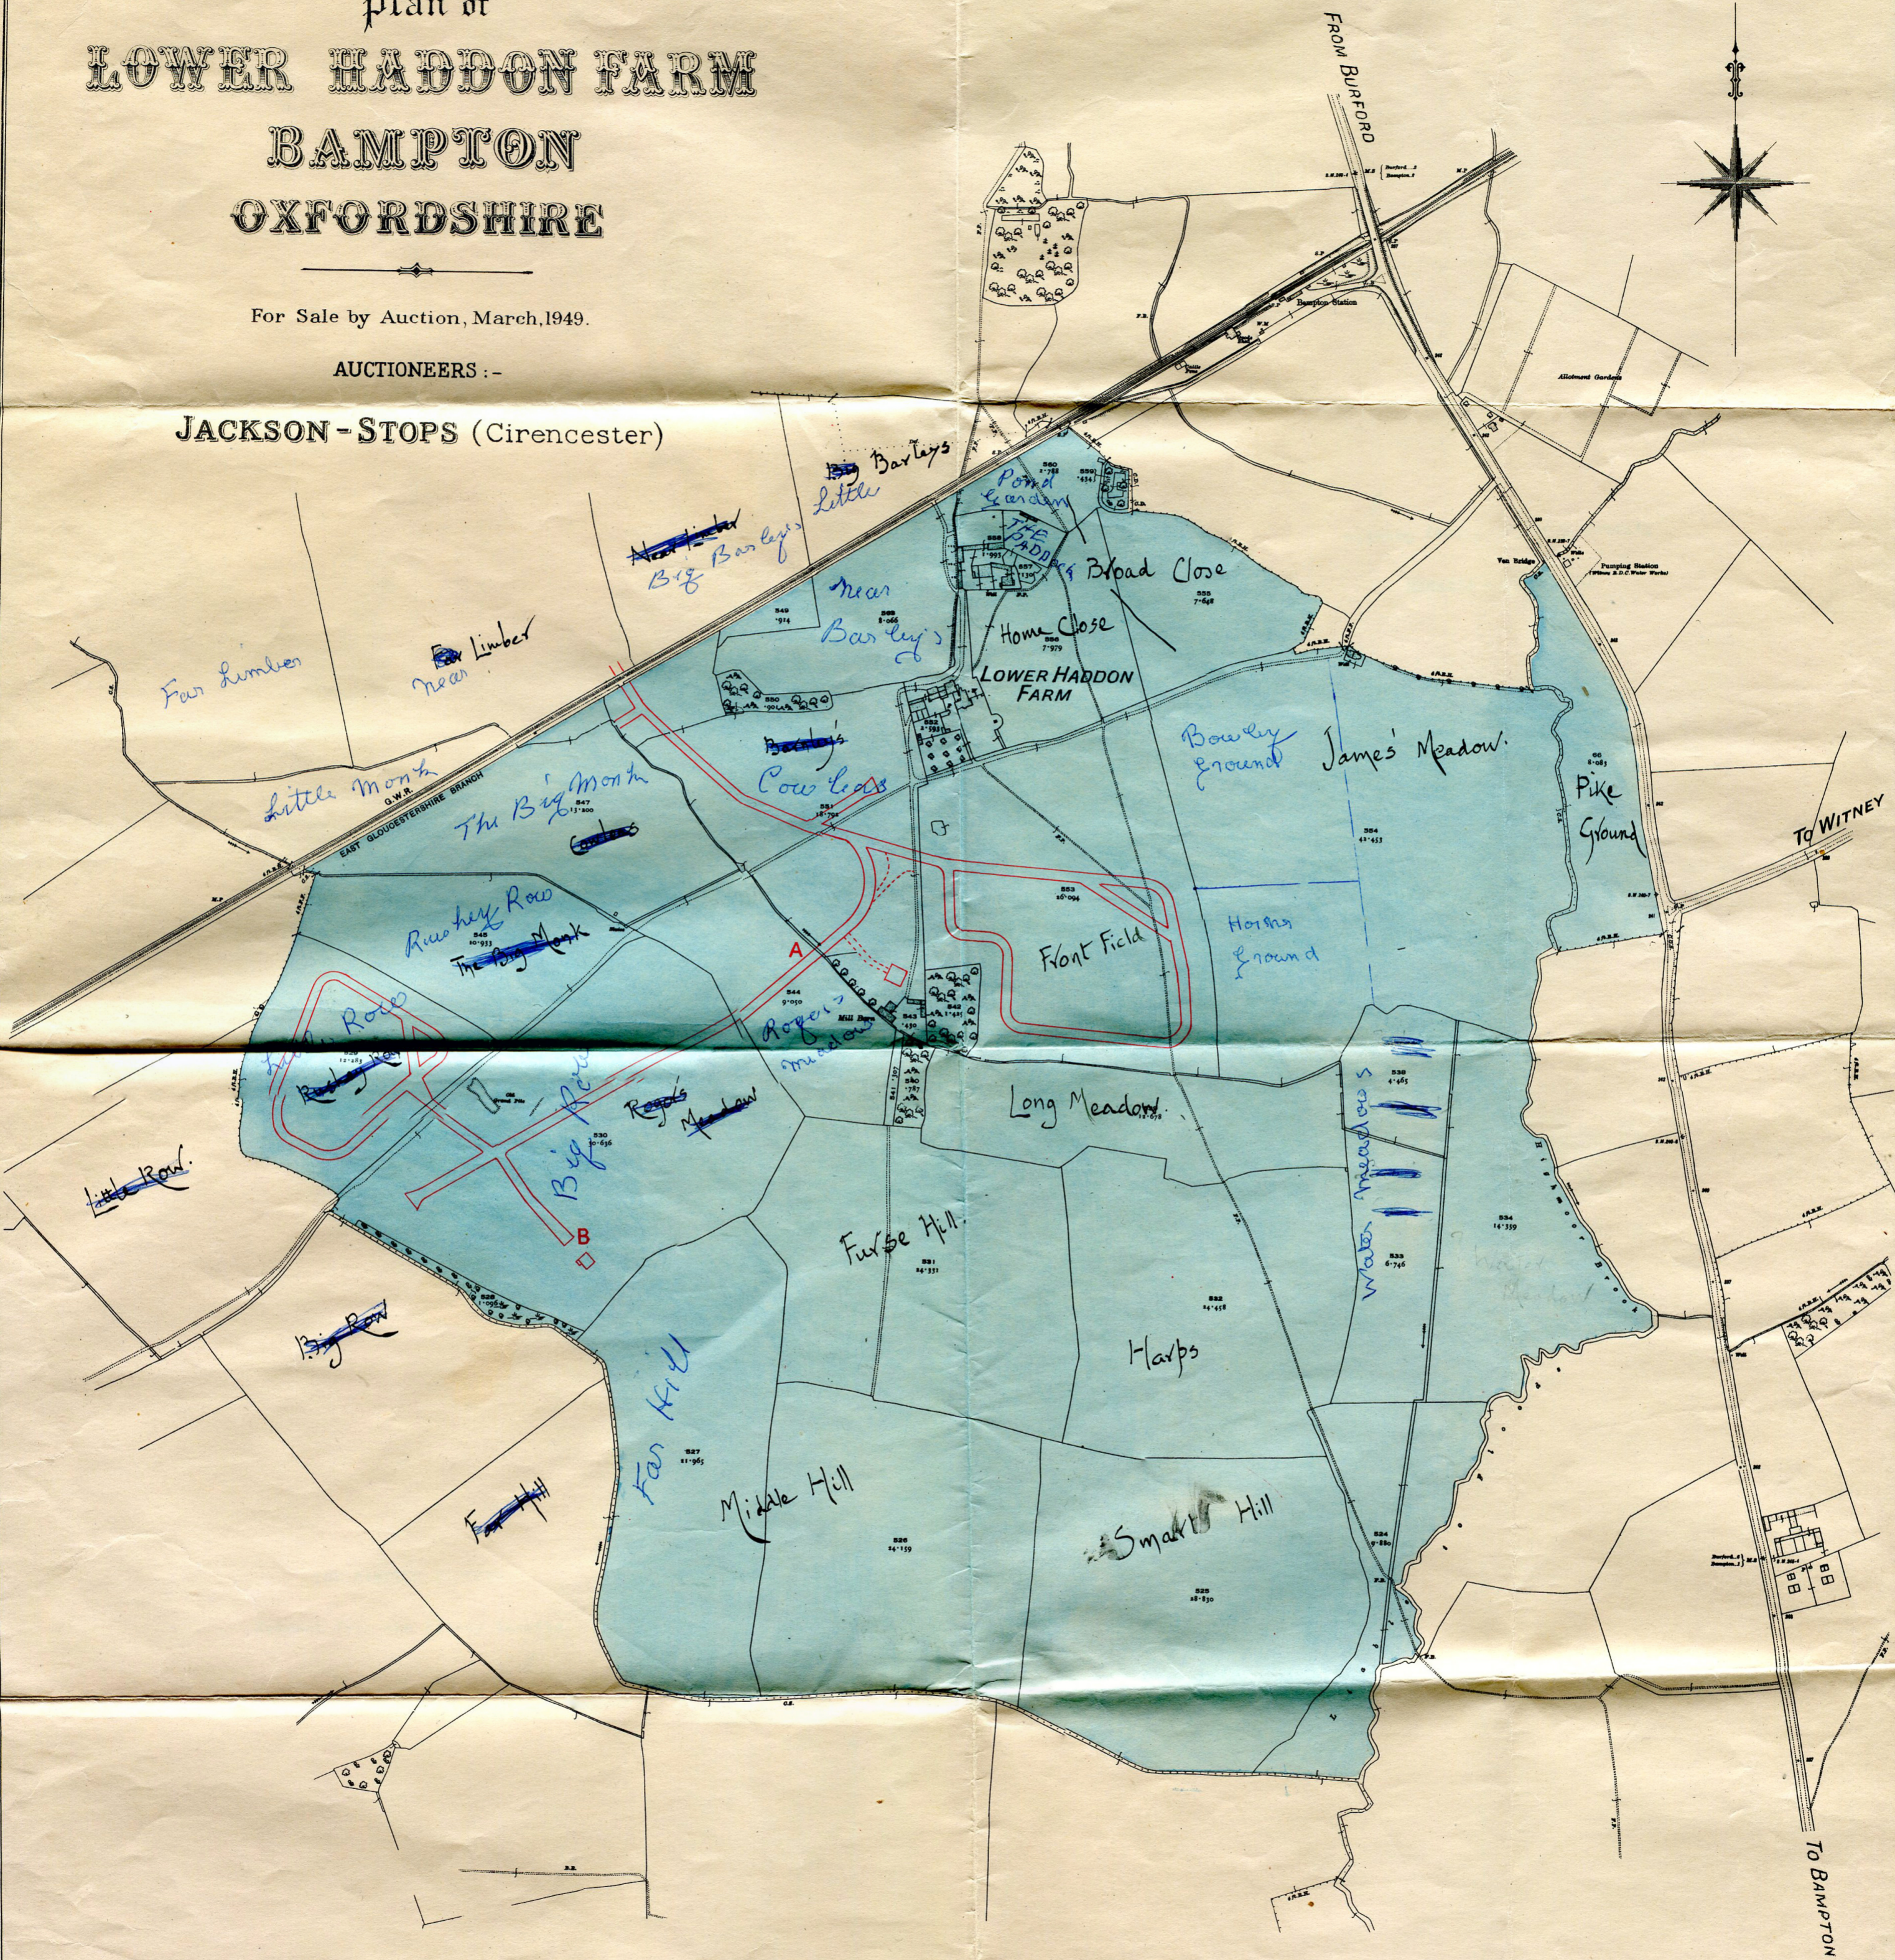

Plan of
LOWER HADDON FARM
BAMPTON
OXFORDSHIRE

For Sale by Auction, March, 1949.

AUCTIONEERS :-

JACKSON - STOPS (Cirencester)

NOTE...This plan is published for guidance only, and although believed to be correct, its accuracy is in no way guaranteed.

NOTE...This plan is reproduced from the Ordnance Survey Map with the sanction of the Controller of H. M. Stationery Office.

LOWER HADDON FARM
TO
1937