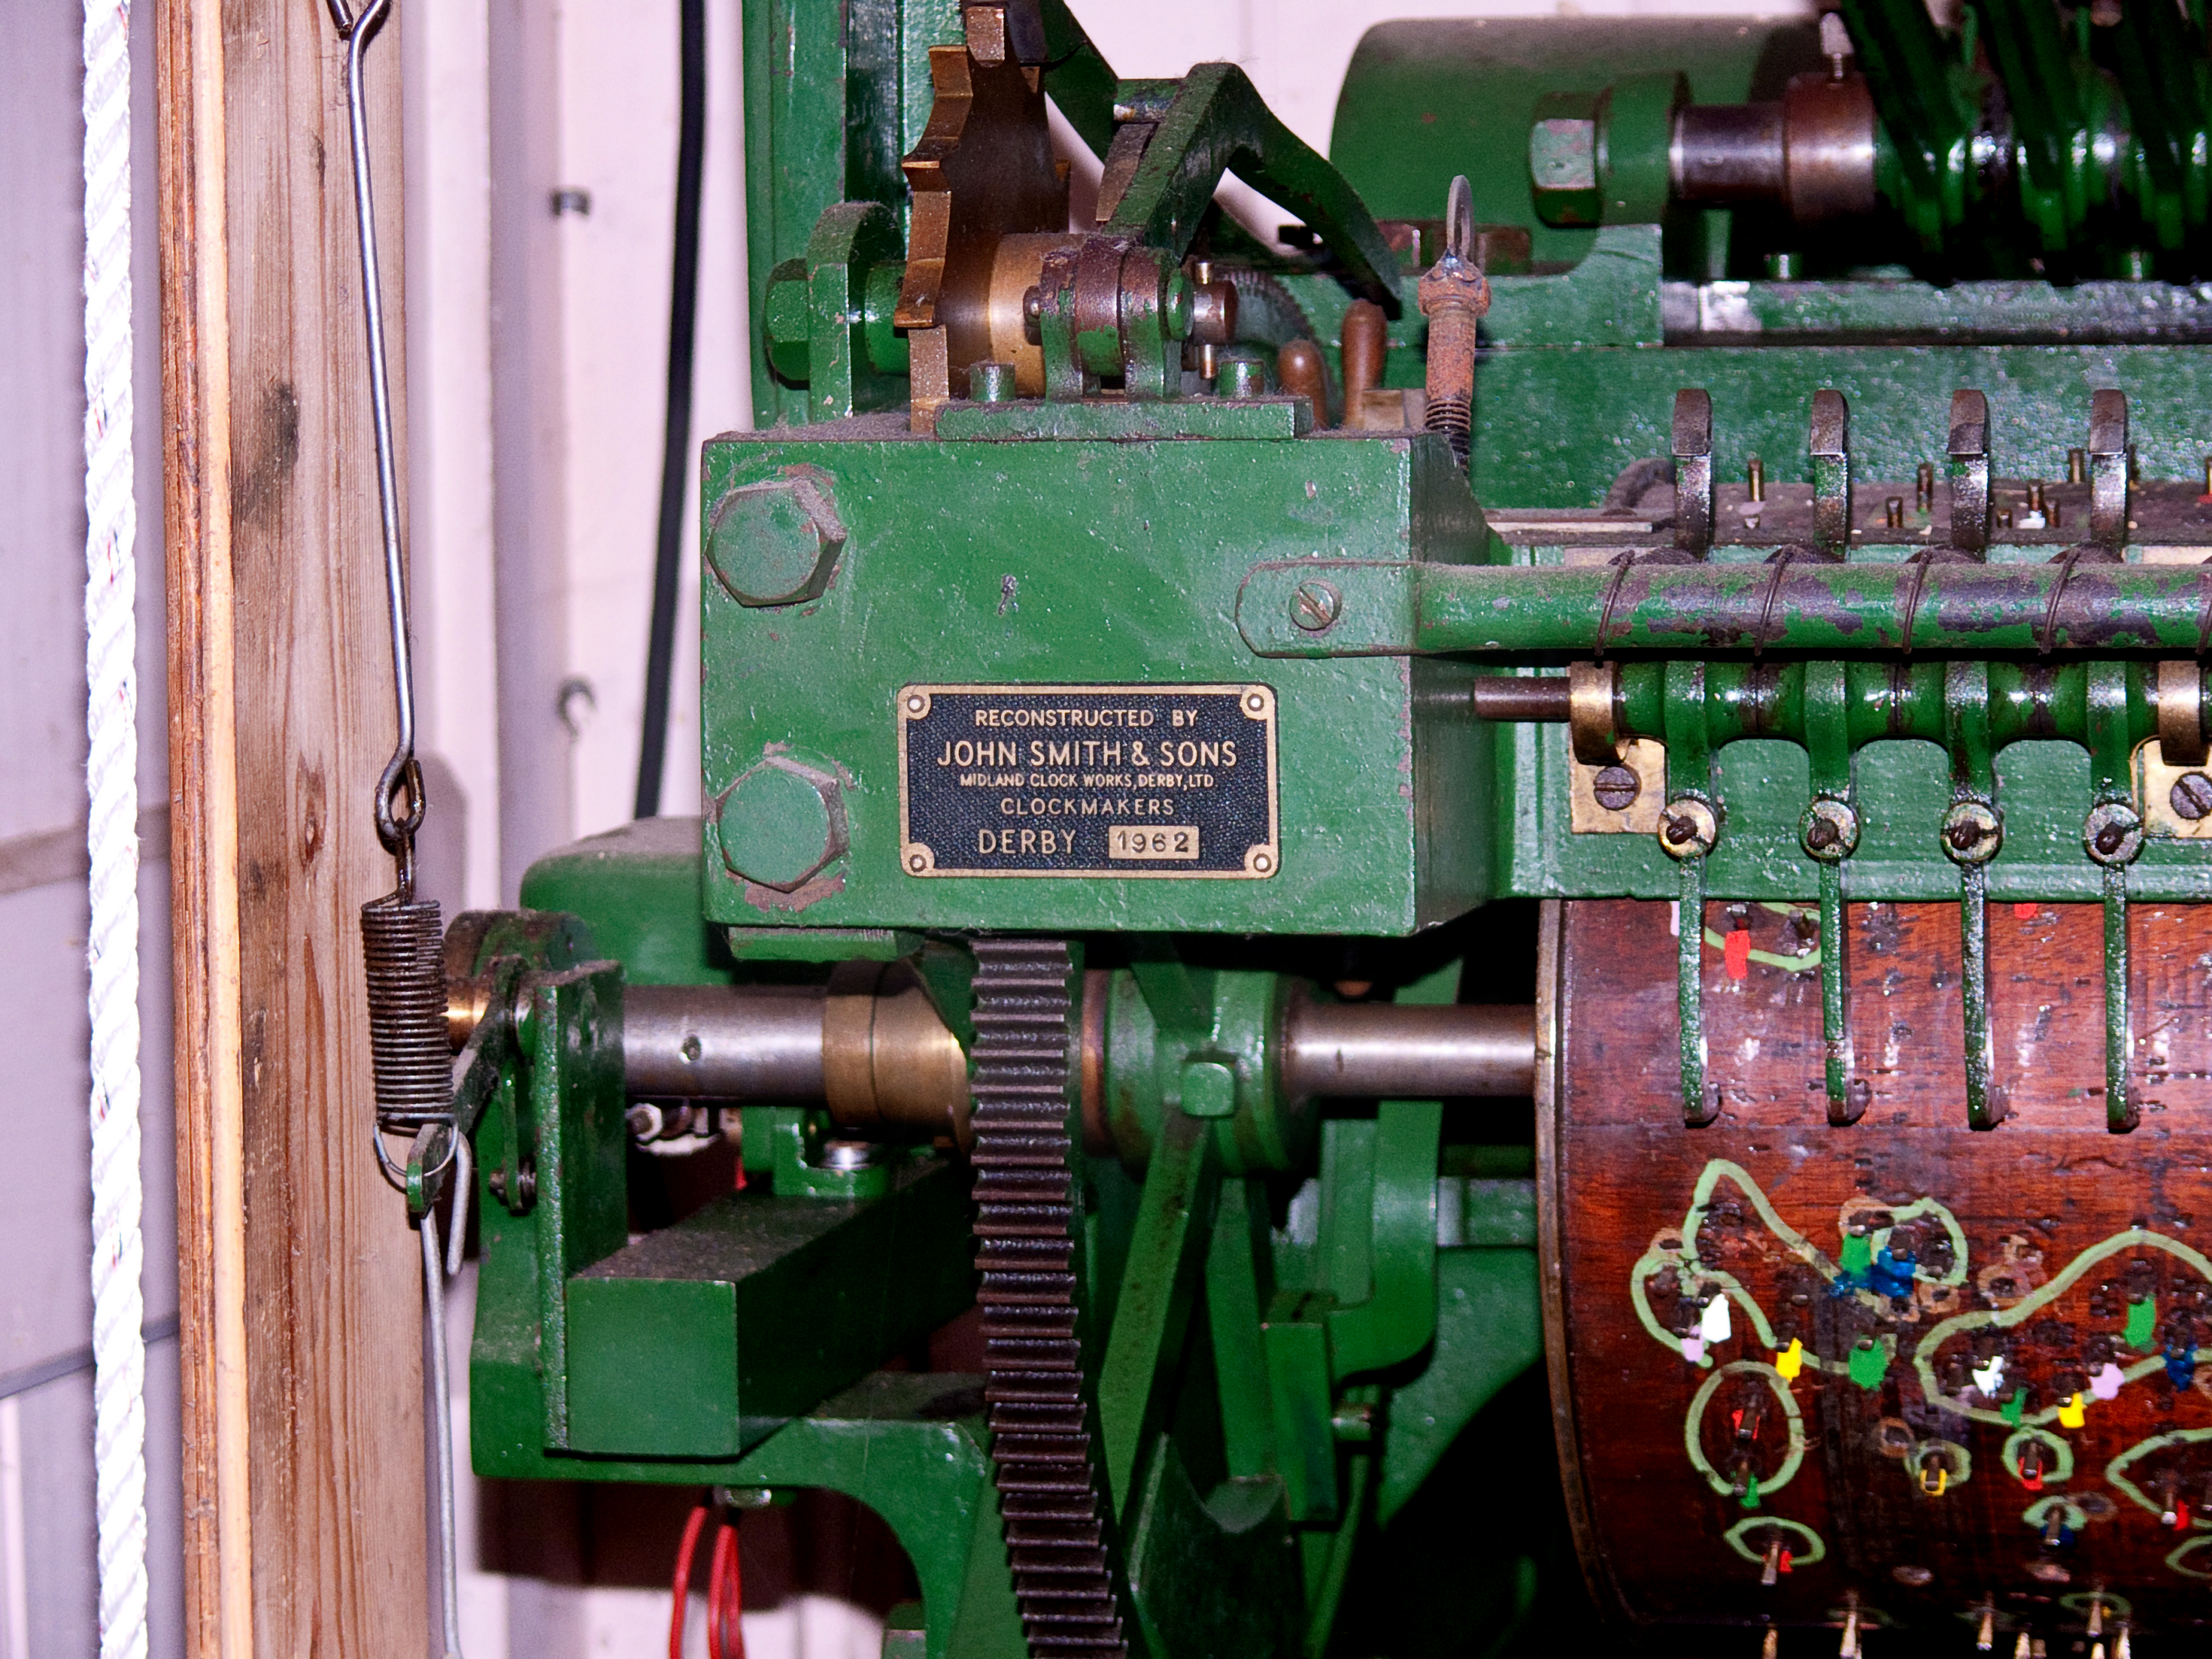

RECONSTRUCTED BY  
JOHN SMITH & SONS  
SLOUGH MARKERS  
DERBY 1882

RECONSTRUCTED BY  
**JOHN SMITH & SONS**  
MIDLAND CLOCK WORKS, DERBY, LTD  
CLOCKMAKERS  
DERBY 1962

MONDAY

ABIDE WITH ME  
(YELLOW)

---