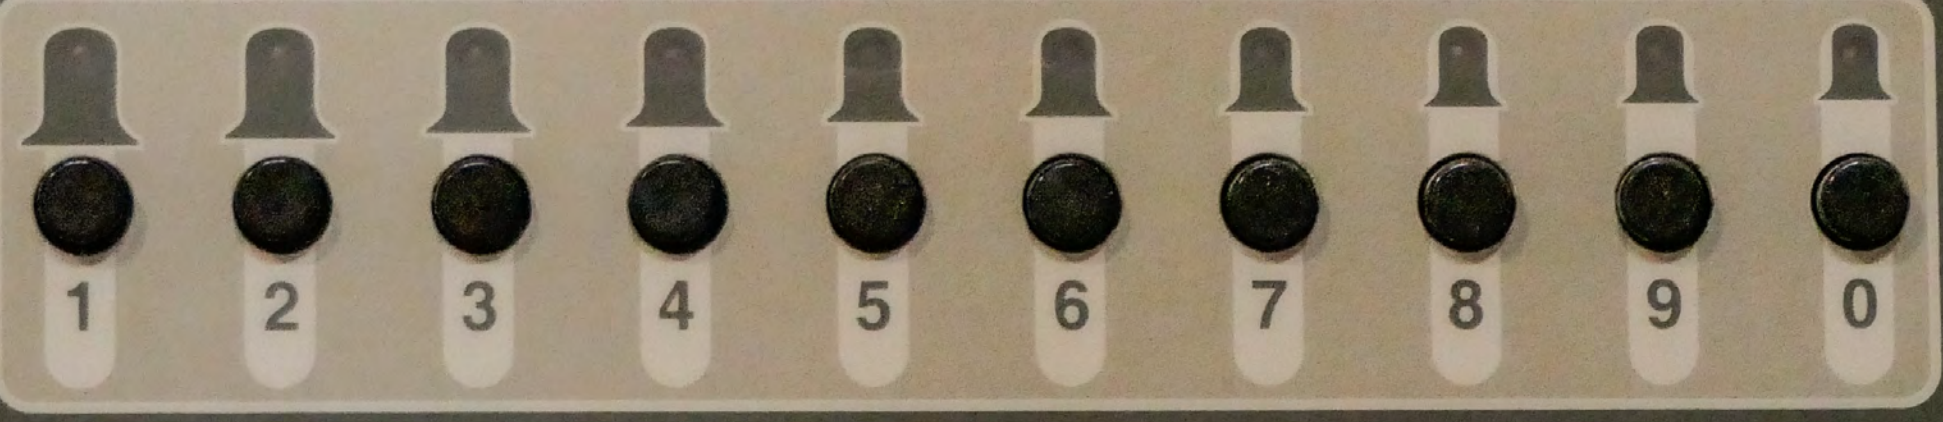

BELLRINGER'S SAFETY SWITCH

SAFE TO SWING

DO NOT SWING

DAPOLLO II

STOP

1	2	3	4	5	6	7	8	9	0
---	---	---	---	---	---	---	---	---	---

 APOLLO II

STOP

BELLRINGER'S SAFETY SWITCH

**SAFE TO
SWING**

**DO NOT
SWING**

ALESIS Q25

USB/MIDI KEYBOARD CONTROLLER

ASSIGNMENT DATA ENTRY
VELOCITY AFTER TOUCH REVERB DEPTH VOLUME CC NOTE
TRANSPOSE
RESET MIDI CHANNEL CC DATA CC NO. PROGRAM
NUMERIC KEYPAD
0 1 2 3 4 5 6 7 8 9 CANCEL ENTER